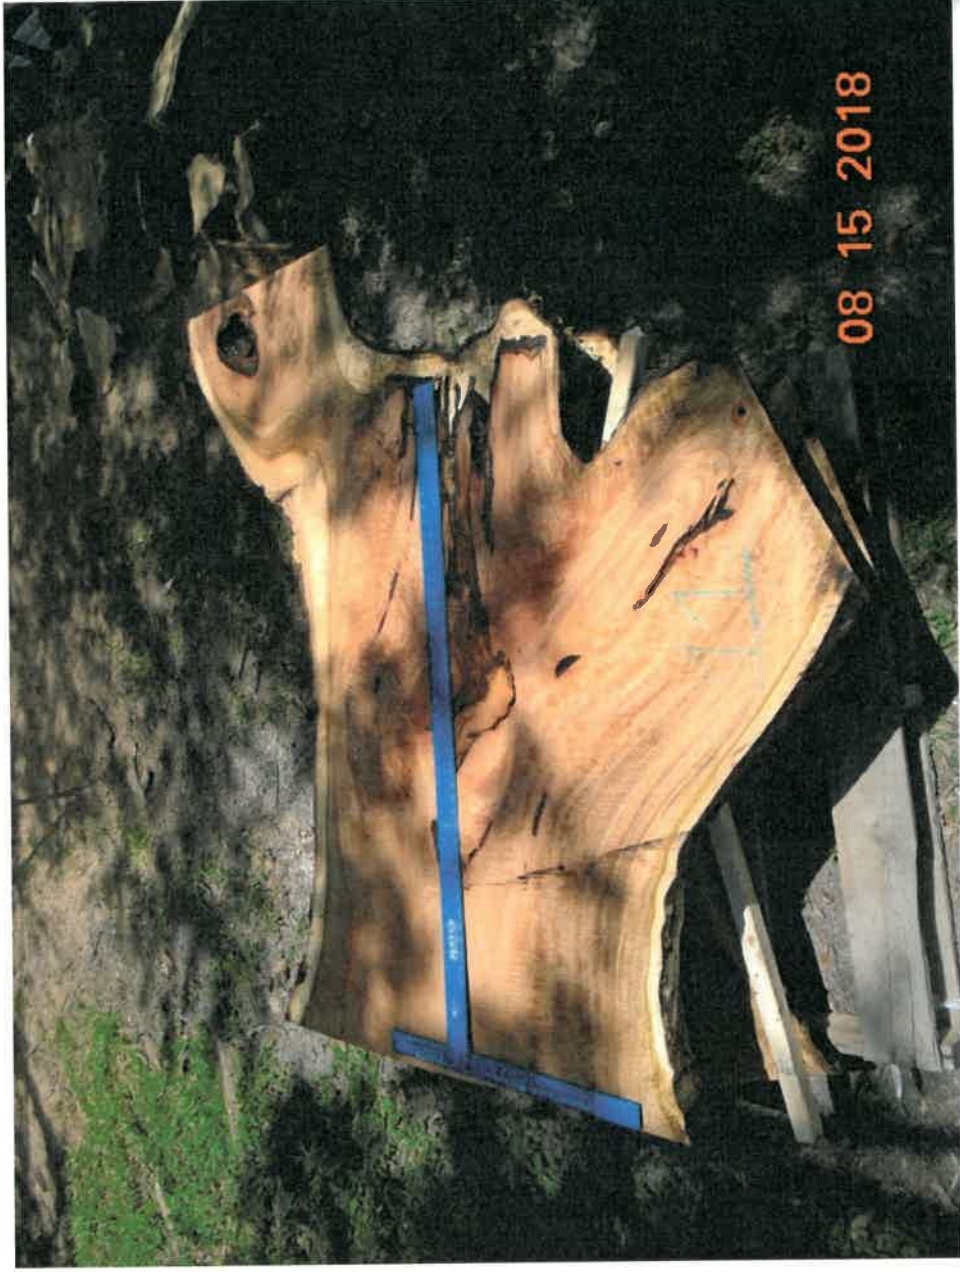

Mango Slab # 10

Board Feet: 31.6 ft³

Price: \$790

SOLD

Mango Slab # 11

Board Feet: 36.1 ft³

Price: \$900

08 15 2018